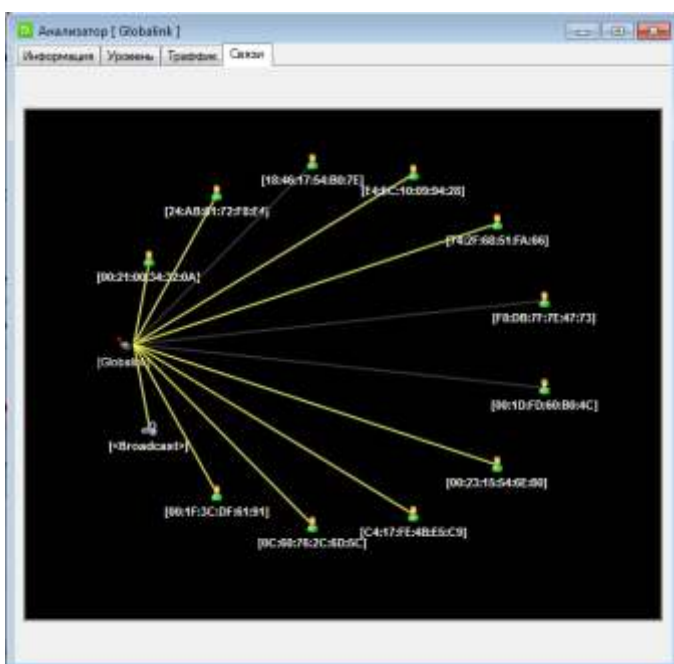

AdHoc,

WiFi

IP

Bluetooth

Bluetooth

DECT

DECT

(1890-1900

(1920-1930

ZigBee

ZigBee

WiFi
PCIDSSv2.0.

BufferOverflow,

Man-in-the-middle, BruteForce,

3

WiFi