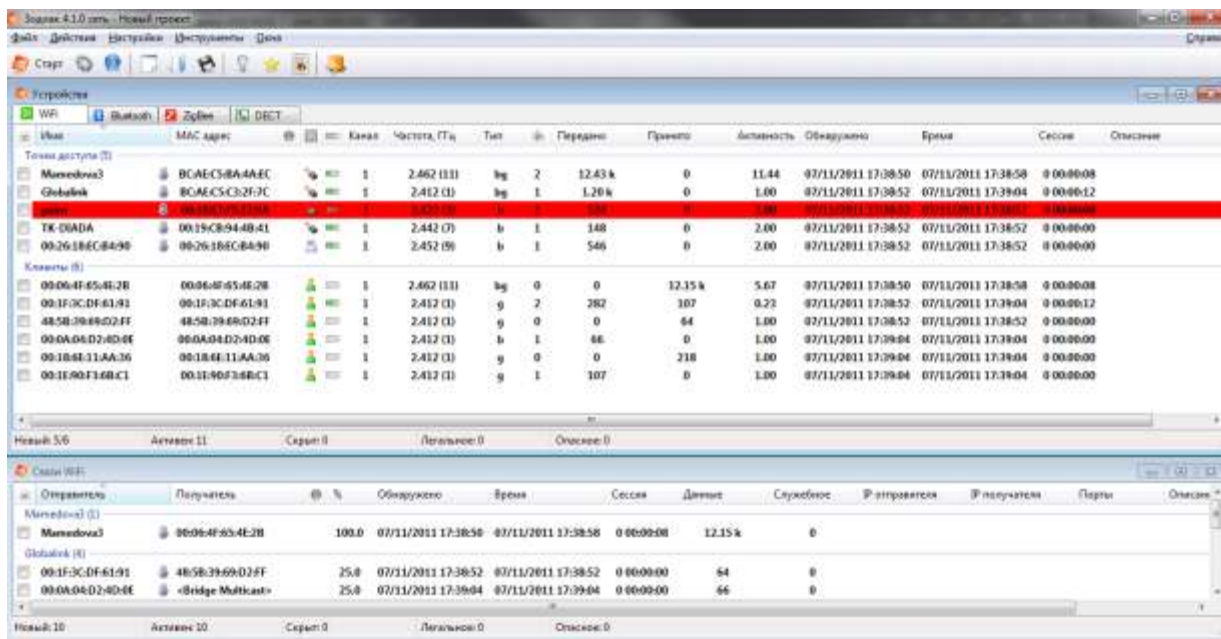

2

WiFi

||

WiFi

WiFi

SSIDE.

AdHoc,

WiFi

IP

Bluetooth

Bluetooth

DECT

DECT

(1890-1900

(1920-1930

ZigBee

ZigBee

WiFi
PCIDSSv2.0.

BufferOverflow,

Man-in-the-middle, BruteForce,

3

WiFi